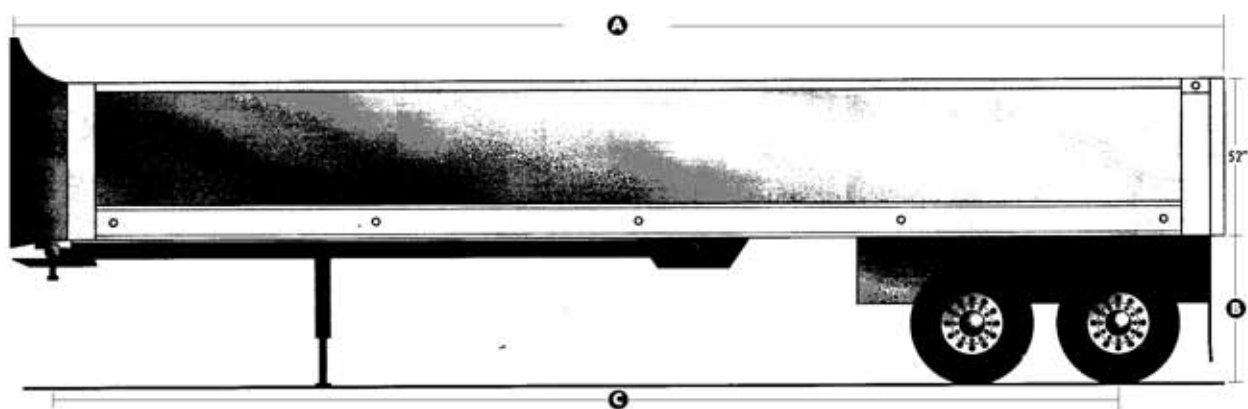

EAGLEROCK TRAILERS, INC.

“SETTING THE NEW STANDARD.”

MODEL SMOOTH SIDE	BODY LENGTH " / "	CAPACITY 52" SIDE HEIGHT	REAR FLOOR HEIGHT " / "	STANDARD HOIST	KING PIN TO REAR AXLE " / "
T - 91 - SM	39 FOOT	47.5 CUBIC YARDS	54 INCHES	8" - 265	429" (35' 9")
T - 91 - SM	38 FOOT	46.0 CUBIC YARDS	54 INCHES	8" - 265	417" (34' 9")
T - 91 - SM	37 FOOT	45.0 CUBIC YARDS	54 INCHES	8" - 250	405" (33' 9")
T - 91 - SM	35 FOOT	42.5 CUBIC YARDS	54 INCHES	8" - 235	381" (31' 9")
T - 91 - SM	33 FOOT	40.0 CUBIC YARDS	54 INCHES	8" - 220	357" (29' 9")
T - 91 - SM	30 FOOT	36.5 CUBIC YARDS	54 INCHES	8" - 220	321" (26' 9")
T - 91 - SM	28 FOOT	34.0 CUBIC YARDS	54 INCHES	8" - 190	297" (24' 9")
T - 91 - SM	24 FOOT	29.0 CUBIC YARDS	54 INCHES	8" - 170	249" (20' 9")

STANDARD SPECIFICATIONS

BODY	6 INCH TAPER
FLOOR SHEET	5454 H34 .235 (ONE PIECE)
LAST 2 FT. FLOOR	5454 H34 .375
SIDE SHEET	5454 H34 .165 (ONE PIECE)
NOSE SHEET	5454 H34 .265
TAILGATE SHEET	5454 H34 .165
FENDERS	3/16" DIAMOND PLATE
LINER	1/2" H.M.W.
TOP RAIL	T-6 EXTRUSION 10 3/4"
RUB RAIL	T-6 EXTRUSION 11"
FRONT POST	T-6 EXTRUSION 10 3/4"
REAR POST	T-6 EXTRUSION 10 3/4"
SIDE STAKE	T-6 EXTRUSION 8"
RADIUS	T-6 EXTRUSION 7"
TAILGATE	T-6 EXTRUSION
CROSS MEMBERS	T-6 EXTRUSION / 14" CENTERS
HOIST	CUSTOM HOIST
DRAFT ARMS	STEEL 3 1/2" TUBING
DROP LEGS	REMOVABLE DROP
SUSPENSION	HENDRICKSON (INTRAXX)
HUBS	ALUMINUM
DRUMS	CENTRIFUGE
ABS SYSTEM	4S / 2M
LIGHTS	L.E.D.
WIRING HARNESS	SEALED
TIRES	RADIAL
WHEEL	STEEL
KING PIN SETTING	16"

OPTIONS

TAPERED OR STRAIGHT
AS THICK AS YOU WANT IT
AS THICK AS YOU WANT IT
AS THICK AS YOU WANT IT
AS THICK AS YOU WANT IT
AS THICK AS YOU WANT IT
AS THICK AS YOU WANT IT
ANY THICKNESS, ANY WIDTH, U.H.M.W. ALSO AVAILABLE
NO OPTION
NO OPTION
NO OPTION
NO OPTION
NO OPTION
NO OPTION
NO OPTION
NO OPTION
NO OPTION
(EXCEPT CENTER SPACING)
NO OPTION
ALUMINUM
TWO SPEED ,LOAD BEARING
NO OPTION
DURALITE OR STEEL
CAST
NO OPTION
NO OPTION
NO OPTION
ANY BRAND YOU WANT
ALUMINUM
ANY LENGTH YOU WANT